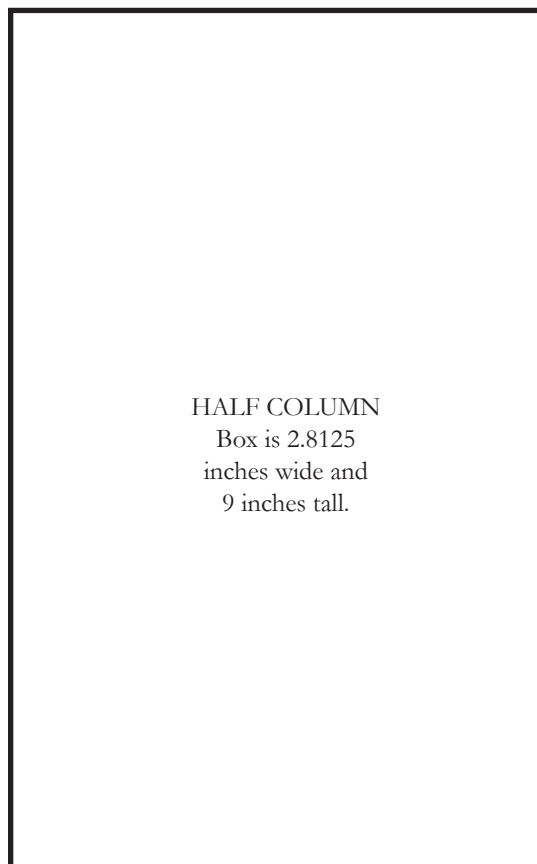

SIDEBAR
Box is 1.125
inches wide and
9 inches tall.

COLUMN
Box is 2.8125
inches wide and
9 inches tall.

HALF COLUMN
Box is 2.8125
inches wide and
9 inches tall.

2 COLUMN
HALF PAGE
Box is 5.8 inches
wide and 4.5
inches tall.

WIDE COLUMN
HALF PAGE
Box is 4.125
inches wide and
4.5 inches tall.